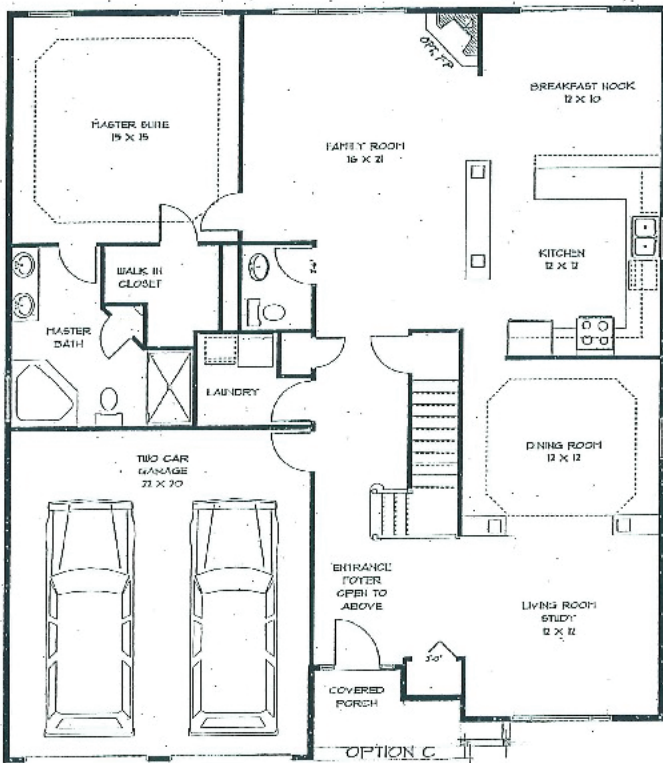

# The Branford

TWO-STORY: 2,600 SQ. FT. (A)

*Square Footage is approximate. Only A homes on A lots unless pre-approved. Only two-story homes on walk out lots. For conceptual purposes only. Actual details may vary. All elevation and floor plans subject to changes, errors, and omissions.*