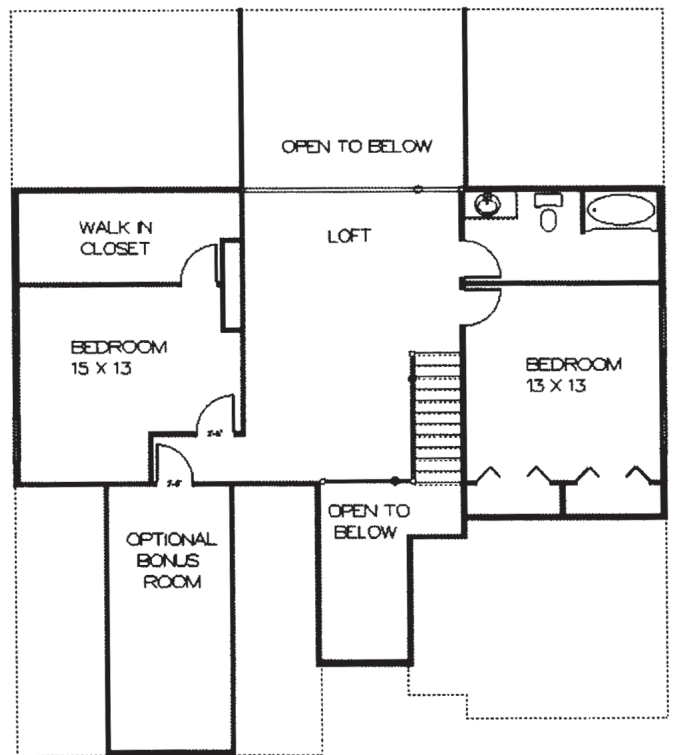

# The Branford

TWO-STORY: 2,600 SQ. FT. (A)

*Square Footage is approximate. Only A homes on A lots unless pre-approved. Only two-story homes on walk out lots. For conceptual purposes only. Actual details may vary. All elevation and floor plans subject to changes, errors, and omissions.*