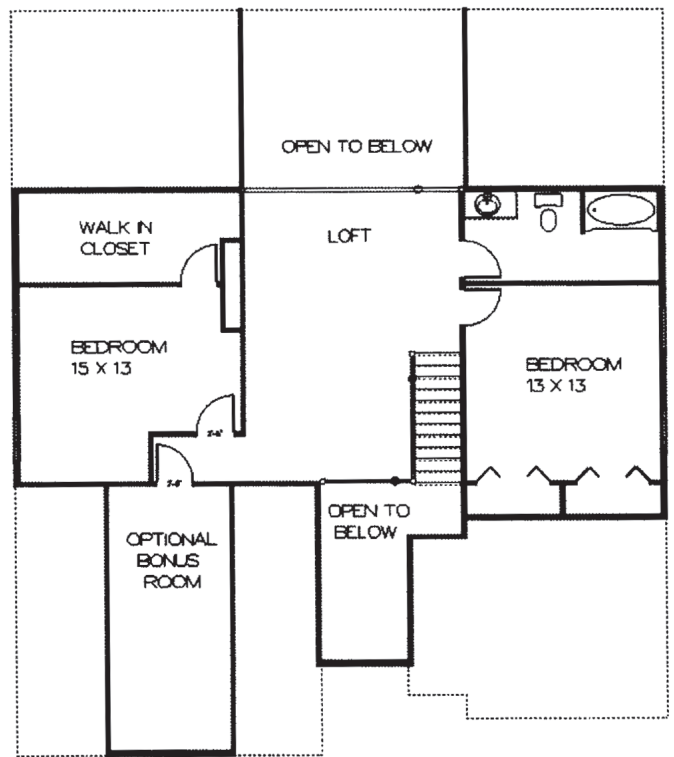

# The Branford

TWO-STORY: 2,600 SQ. FT. (A)

*Square Footage is approximate. Only A homes on A lots unless pre-approved. Only two-story homes on walk out lots. For conceptual purposes only. Actual details may vary. All elevation and floor plans subject to changes, errors, and omissions.*