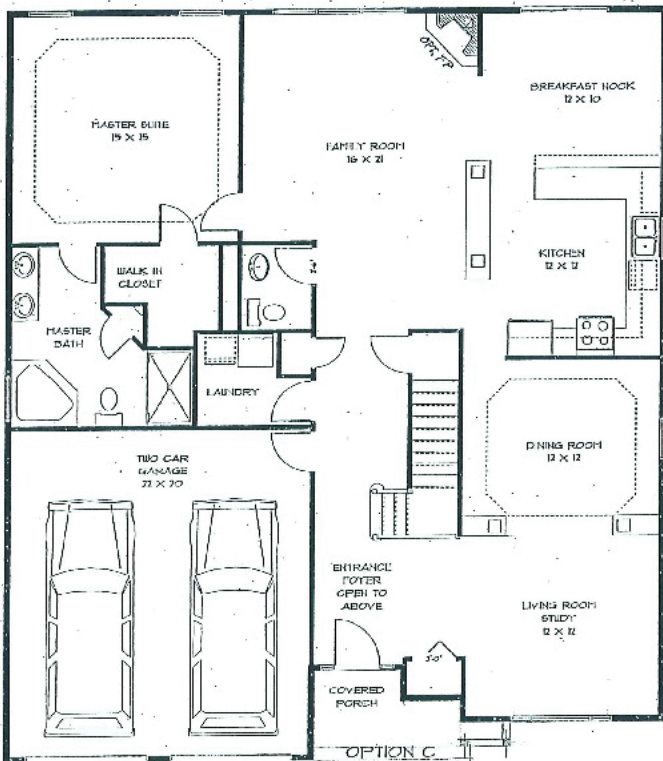

# The Branford

TWO-STORY: 2,600 SQ. FT. (A)

*Square Footage is approximate. Only A homes on A lots unless pre-approved. Only two-story homes on walk out lots. For conceptual purposes only. Actual details may vary. All elevation and floor plans subject to changes, errors, and omissions.*